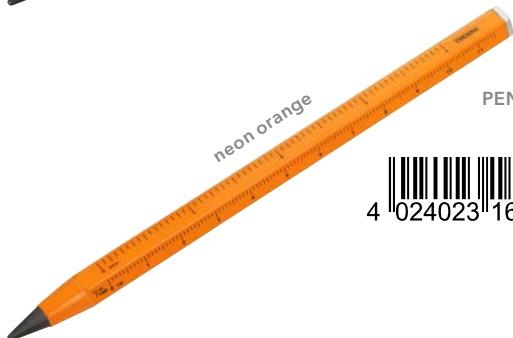

PEN20/BK

yellow

PEN20/YE

dark blue

PEN20/DB

neon orange

PEN20/NO

**CDU PEN20** | CD137  
Counter display, 15 x PEN20/..  
Packing Unit: 1