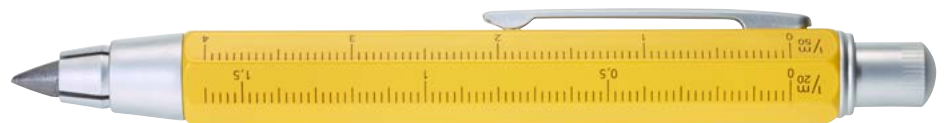

PENCIL & ENDLESS

TOOL PEN