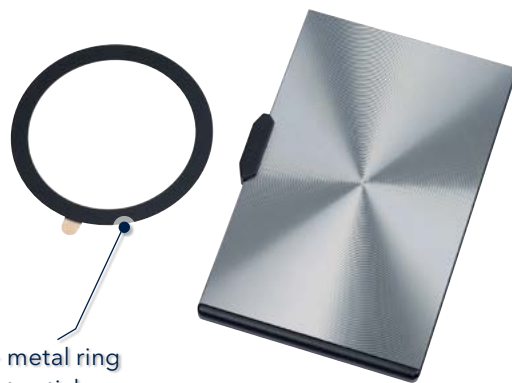

+ metal ring
to stick on

EDELCARD | CCM30/TI
Card case MagSafe for smartphones, 3 cards
Packing Unit: 4