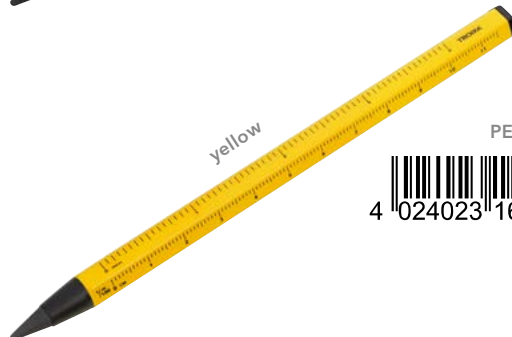

yellow

PEN20/YE