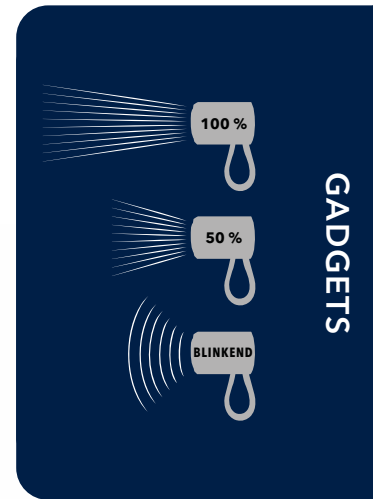

4 024023 202032