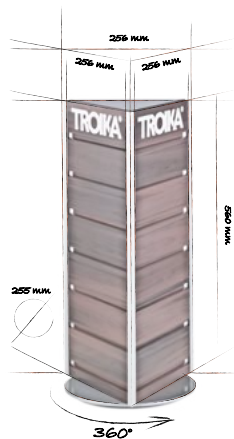

FREERAIL Tisch-Tower dreieckig | 10F331

Counter display for self-service, three-sided slatwall with round base, wood look, for Euro hooks (10F306, 10F307, 10F312, 10F325), rotatable, with TROIKA logo, matt, brown/silver-coloured

256 x 560 x 256 mm, 5700 g