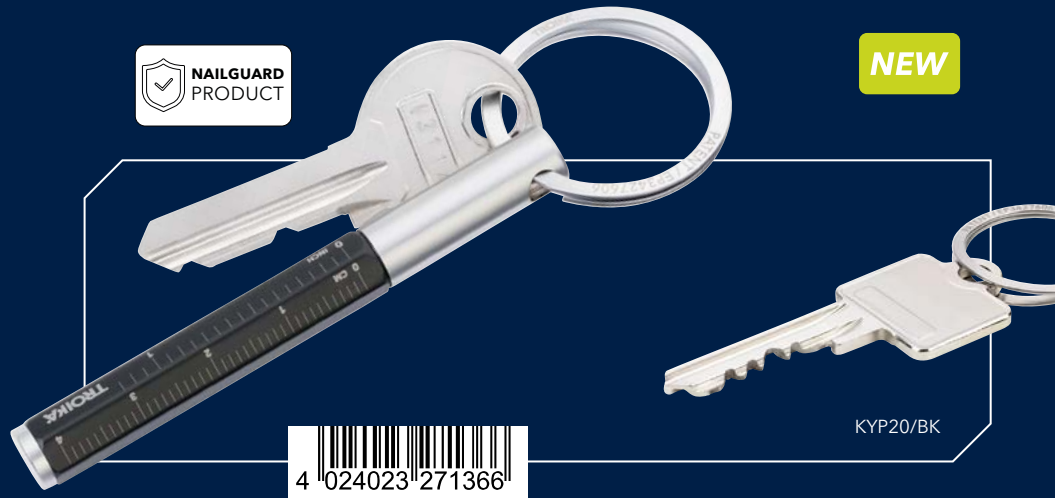

# QUICKLY AT HAND

**NEW**

KYP20/BK

4 024023 271366

The CONSTRUCTION ENDLESS TO GO is small, compact and sits on a NAIL GUARD keyring - perfect for easily attaching to keys, bags and much more. In the iconic CONSTRUCTION look with centimetre/inch ruler. Made from matt aluminium and metal in stylish black and silver.